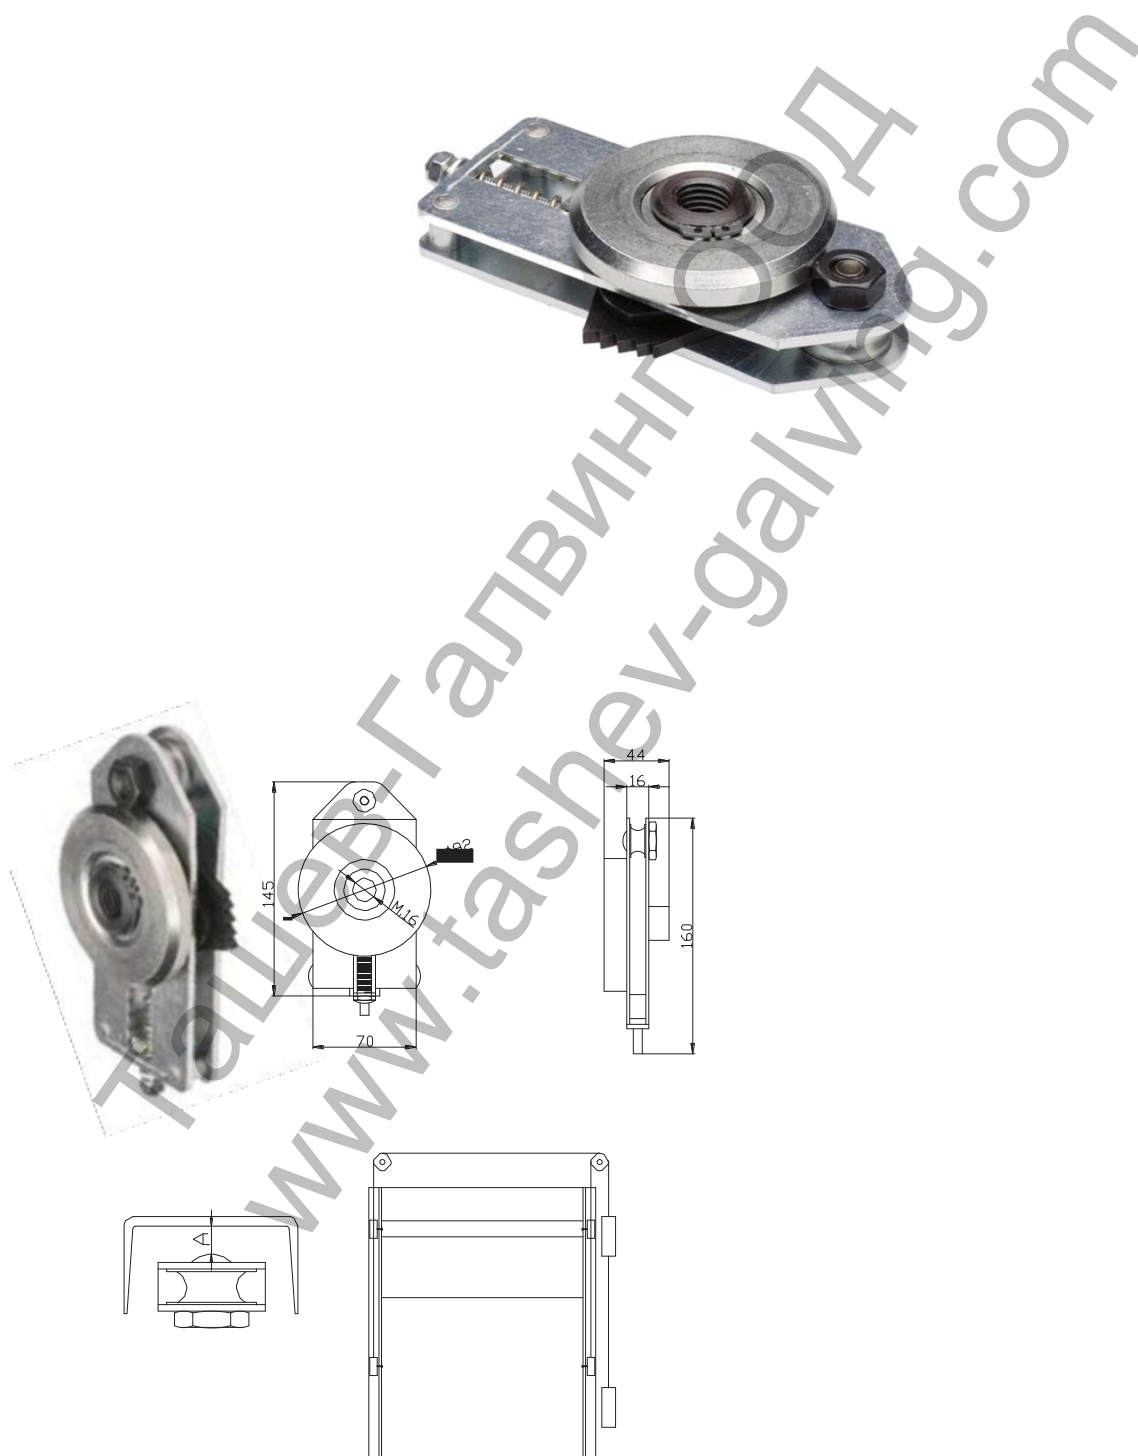

Спирачка Estebro® за ролетни и гаражни врати 30x140 мм, U-50

Designation: U-100 safety brake

Family: Safety brakes

Finish: Zinc-plated

Maximum weight on C (see drawing): 1000 kg

Guide's dimensions: 100x50x4

Description: Device which makes an emergency stop in the door's guides, avoiding its drop in the case that cables break.

Maximum distance A: from 5 to 7 mm (see drawing).

This document does not substitute the certificate of compliance.